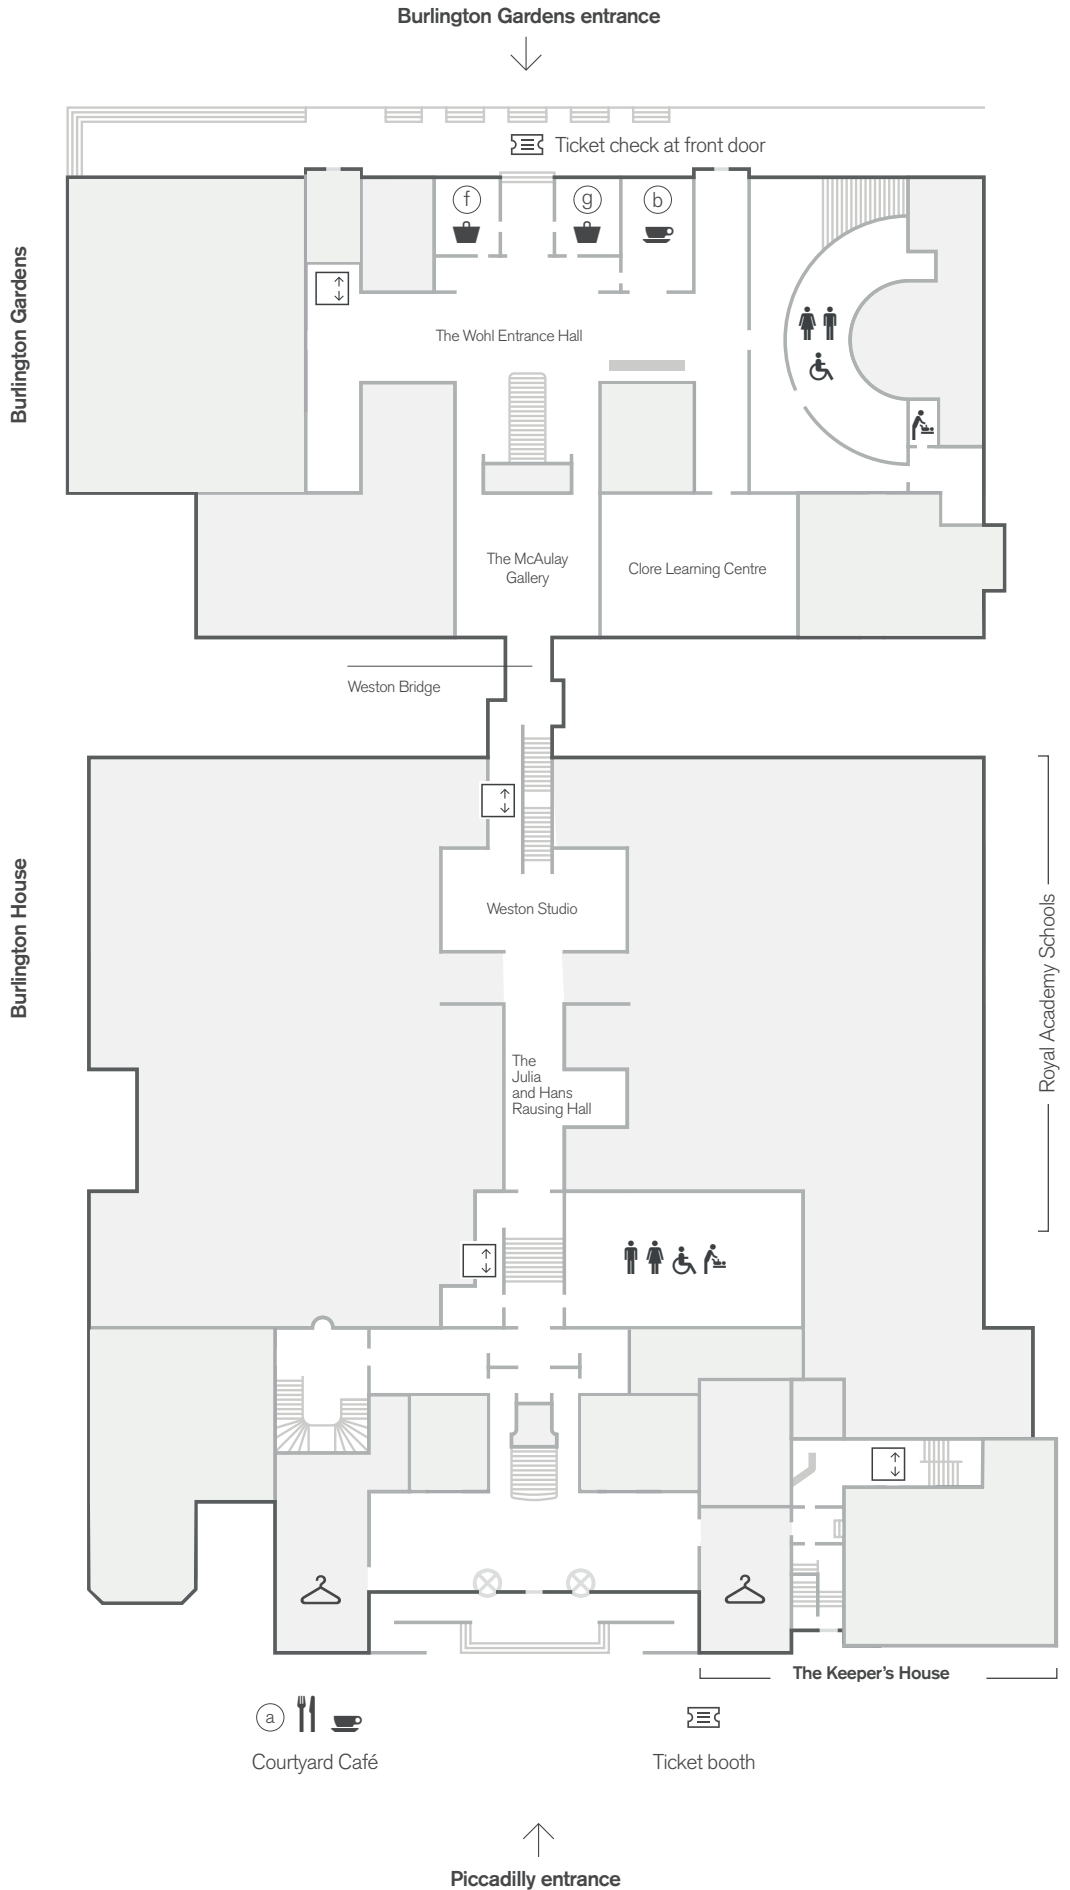

Key

-  Ticket Check
-  Toilets
-  Accessible toilet
-  Baby changing
-  Lift
-  Self-serve Cloakroom

Eating & Drinking

- (a) Courtyard Café
- (b) Poster Bar
- (c) Friends Lounge

Shopping

- (d) RA Shop
- (e) Gallery X
- (f) Newsstand
- (g) The Shop at Burlington Gardens

Map | First Floor

Key

-  Ticket Check
-  Toilets
-  Accessible toilet
-  Baby changing
-  Lift
-  Self-serve Cloakroom

Eating & Drinking

- (a) Courtyard Café
- (b) Poster Bar
- (c) Friends Lounge

Shopping

- (d) RA Shop
- (e) Gallery X
- (f) Newsstand
- (g) The Shop at Burlington Gardens

Map | Second Floor