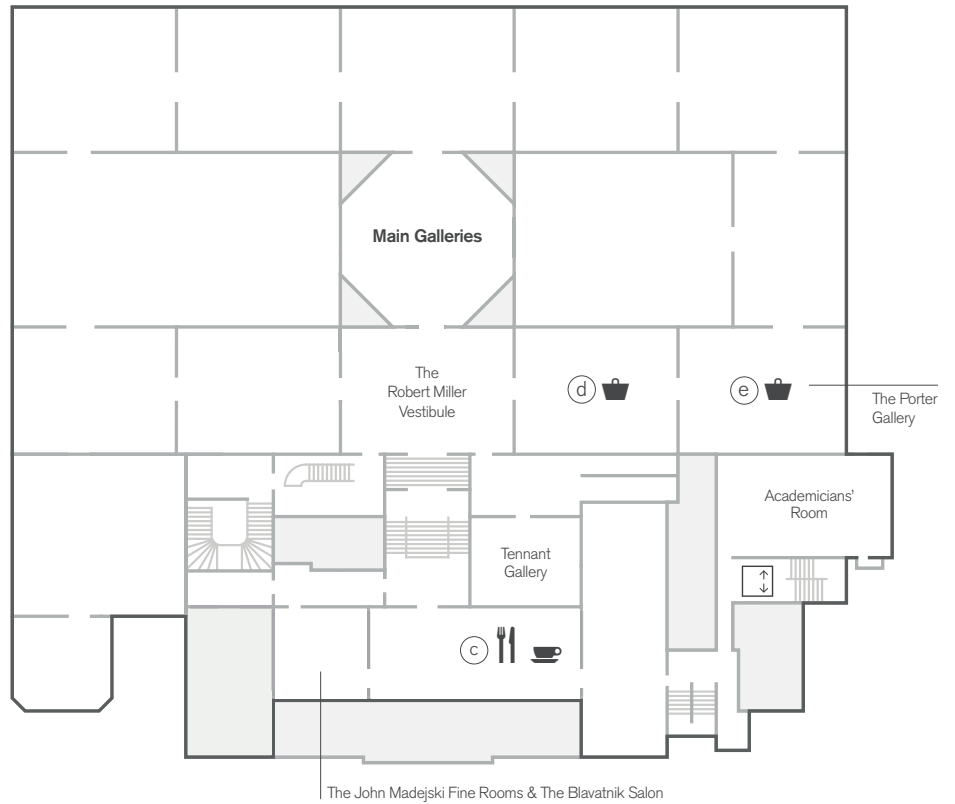

Key

-  Ticket Check
-  Toilets
-  Accessible toilet
-  Baby changing
-  Lift
-  Self-serve Cloakroom

Eating & Drinking

- (a) Courtyard Café
- (b) Poster Bar
- (c) Friends Lounge

Shopping

- (d) RA Shop
- (e) Gallery X
- (f) Newsstand
- (g) The Shop at Burlington Gardens

Map | First Floor

Key

-  Ticket Check
-  Toilets
-  Accessible toilet
-  Baby changing
-  Lift
-  Self-serve Cloakroom

Eating & Drinking

- (a) Courtyard Café
- (b) Poster Bar
- (c) Friends Lounge

Shopping

- (d) RA Shop
- (e) Gallery X
- (f) Newsstand
- (g) The Shop at Burlington Gardens

Map | Second Floor