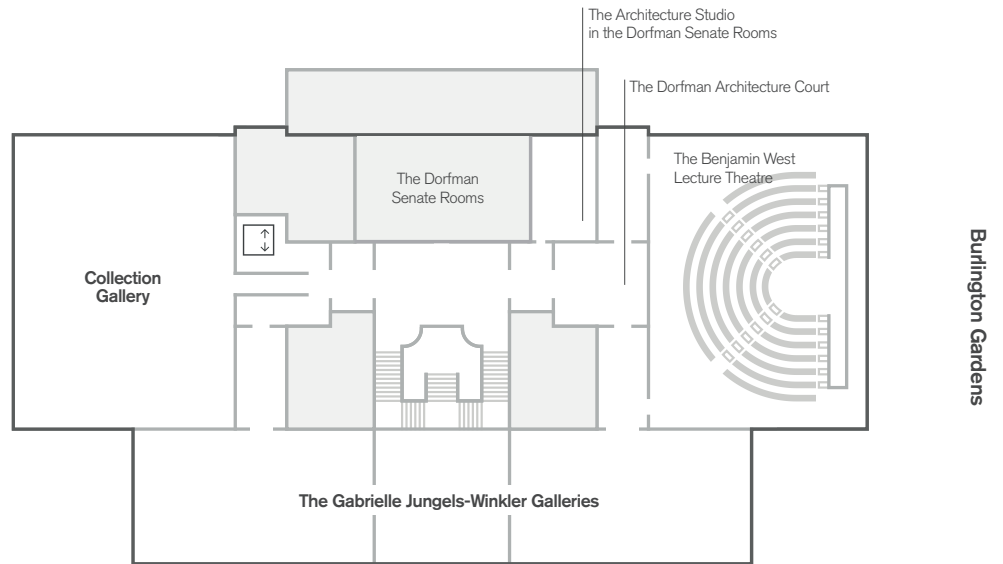

Key

-  Ticket Check
-  Toilets
-  Accessible toilet
-  Baby changing
-  Lift
-  Self-serve Cloakroom

Eating & Drinking

- (a) Courtyard Café
- (b) Poster Bar
- (c) Friends Lounge

Shopping

- (d) RA Shop
- (e) Gallery X
- (f) Newsstand
- (g) The Shop at Burlington Gardens

Map | First Floor

Key

-  Ticket Check
-  Toilets
-  Accessible toilet
-  Baby changing
-  Lift
-  Self-serve Cloakroom

Eating & Drinking

- (a) Courtyard Café
- (b) Poster Bar
- (c) Friends Lounge

Shopping

- (d) RA Shop
- (e) Gallery X
- (f) Newsstand
- (g) The Shop at Burlington Gardens

Map | Second Floor