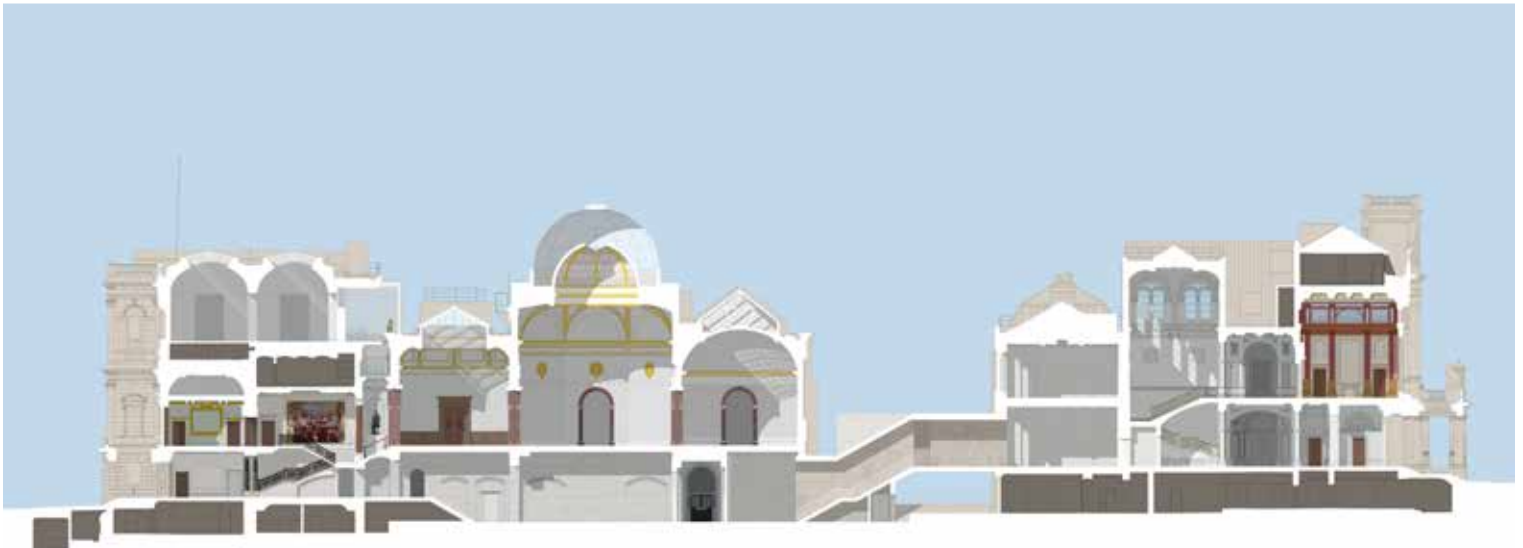

RA

Royal Academy of Arts

Redevelopment of the Royal Academy of Arts

Architecture

For press information
T 020 7300 5615
E press.office@royalacademy.org.uk
Images available at picselect.com