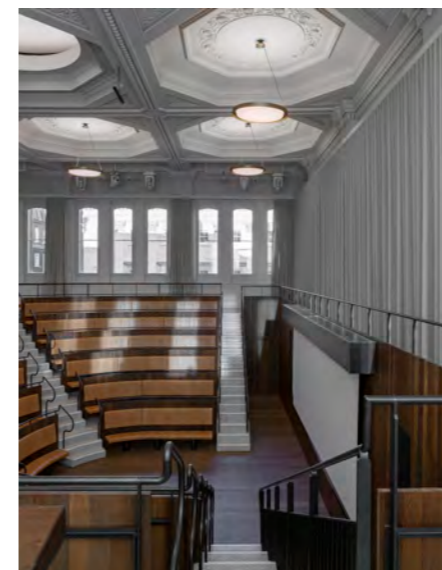

The Benjamin West Lecture Theatre

Opened in 2018 as part of Burlington Gardens' landmark redevelopment, this brand-new double-height Lecture Theatre signals a new stage to the RA's illustrious heritage of rigorous and lively debate. Hosting events such as the Festival of Ideas, this space has become a haven for celebrated thinkers from across the arts to come and share their ideas and opinions.

The Benjamin West Lecture Theatre showcases bespoke seating and modern design in the heart of the RA's updated cultural campus.

Capacity

Space	Capacity
Lecture Theatre	230

Hire charges

Lecture Theatre hire charges are available upon request. Please contact entertaining@royalacademy.org.uk or 020 7300 5699 for details.