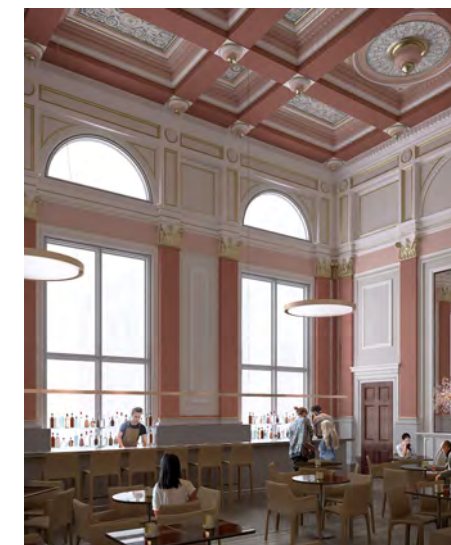

Burlington Gardens

Burlington Gardens celebrated its glorious re-opening in 2018 following a major redevelopment, featuring two brand-new galleries. In the Collection Gallery, the treasures of the RA Collection are finally on display to the public for the first time.

The Collection Gallery showcases iconic artworks from the RA Collection and provides unique opportunity for breakfast and evening events.

Corporate Members can enjoy the pleasure of combining events with a private view of the current exhibitions in the Gabrielle Jungels-Winkler Galleries. Please contact Alice.Morrison@royalacademy.org.uk for details.

Capacities

Space	Reception	Dinner
Collection Gallery	230	100
Senate Room Restaurant (Breakfast only)	80	-

Timings

Receptions can run from 6.30pm to 11pm, dinners from 7pm to 11pm and breakfasts between 8am and 10am.

Additional hire charges

Breakfast in the Collection Gallery	£1,500
Reception in the Collection Gallery	£6,000
Dinner in the Collection Gallery	£6,000
Breakfast in Senate Room	£750

All prices are exclusive of VAT.